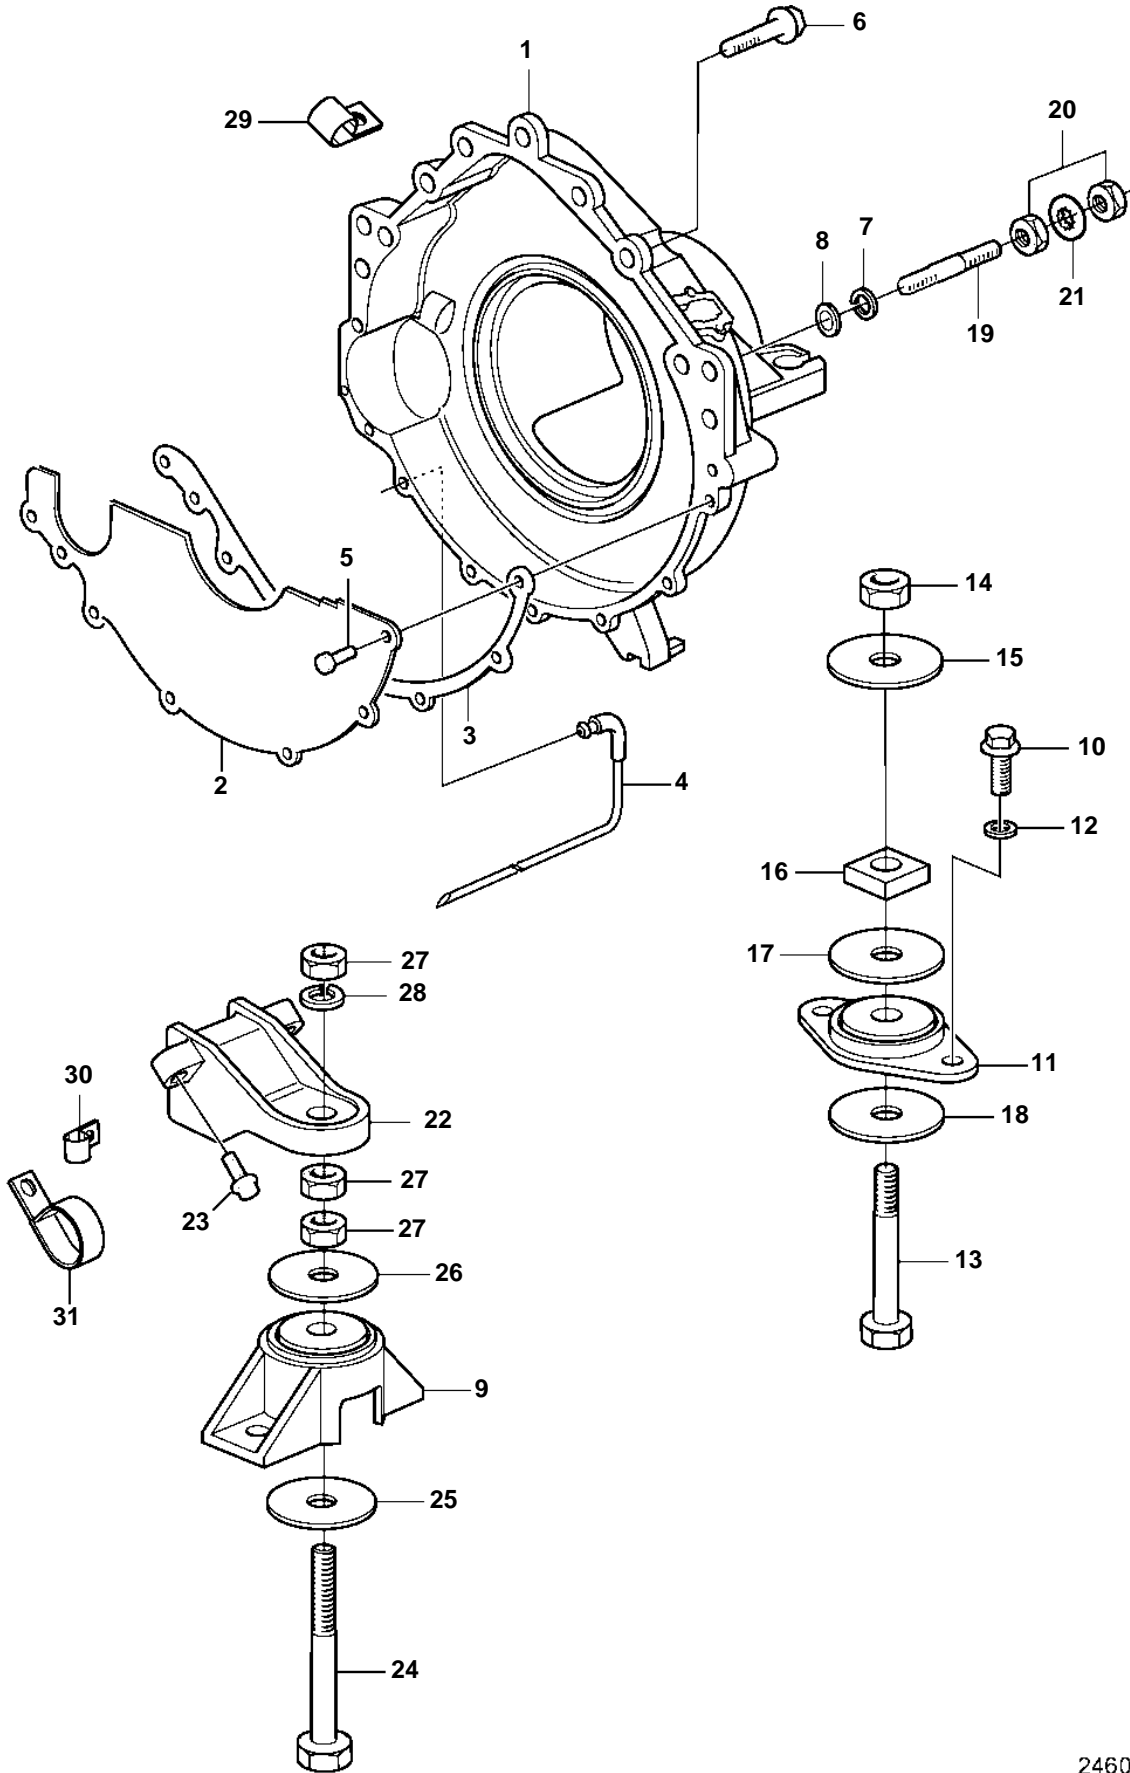

5.7GLPLKD, 5.7GLPLKR, 5.7GSPLKD, 5.7GLIPLKDCE, 5.7GIPLKDCE, 5.7GSICPLKD, 5.7GSIPLKDCE

5.7GLPLKD, 5.7GLPLKR, 5.7GSPLKD, 5.7GLIPLKDCE, 5.7GIPLKDCE, 5.7GSICPLKD, 5.7GSIPLKDCE

REF	PART NO.	QTY	DESCRIPTION	NOTES
1	3853457	1	Housing	
2	3854604	1	Cover	
3	3852834	1	Gasket	
4	3852832	1	Hose, Flywheel hsg	
5	3852421	7	Screw, Flywheel cover	
6	3853392	2	Screw, Flywheel hsg to engine	
	3853547	1	Screw, Reservoir and flywheel hsg to engine	
7	3852002	2	Spring washer, Ground stud, flywheel hsg	
8	3852058	2	Washer, Ground stud, flywheel hsg	
9	3853805	2	Rubber cushion, Engine front	Port and starboard
10	959968	4	Hexagon screw, Rear mount to transom plate	
11	3853806	2	Rubber cushion, Transom plate	
12	3852155	4	Washer, Rear mount to transom plate	
13	3850930	2	Hexagon screw, Rear mount	
14	3850929	2	Lock nut, Rear mount	
15	3852540	2	Washer, Rear mount to flywheel hsg	
16	3852539	2	Square nut, Rear mount	
17	3852622	2	Washer, Rear mount	
18	3852542	2	Washer, Rear mount	
19	3852483	2	Stud, Flywheel housing to engine	Ground
20	3852065	2	Nut, Terminal to ground stud, flywheel hsg	
21	3852070	1	Washer, Ground stud, flywheel hsg	Starboard
22	3852760	2	Bracket, Front, port and starboard	
23	3853326	6	Screw, Front mount bracket to engine	
24	3852566	2	Bolt, Front mount	Front
25	3852428	2	Washer, Bolt, front mount, engine	Lower
26	3852433	2	Washer, Front mount	Upper
27	3852021	6	Nut, Bolt, mount bracket	Front
28	3852090	2	Spring washer, Front mount	
29	3852434	1	Clamp	harness
	3852092	1	Clamp	harness
30	3852146	1	Clamp, Starter leads to stbd bracket	harness
	3852490	1	Clamp	PS hose
31	3853312	1	Clamp	Starboard, cooling hose